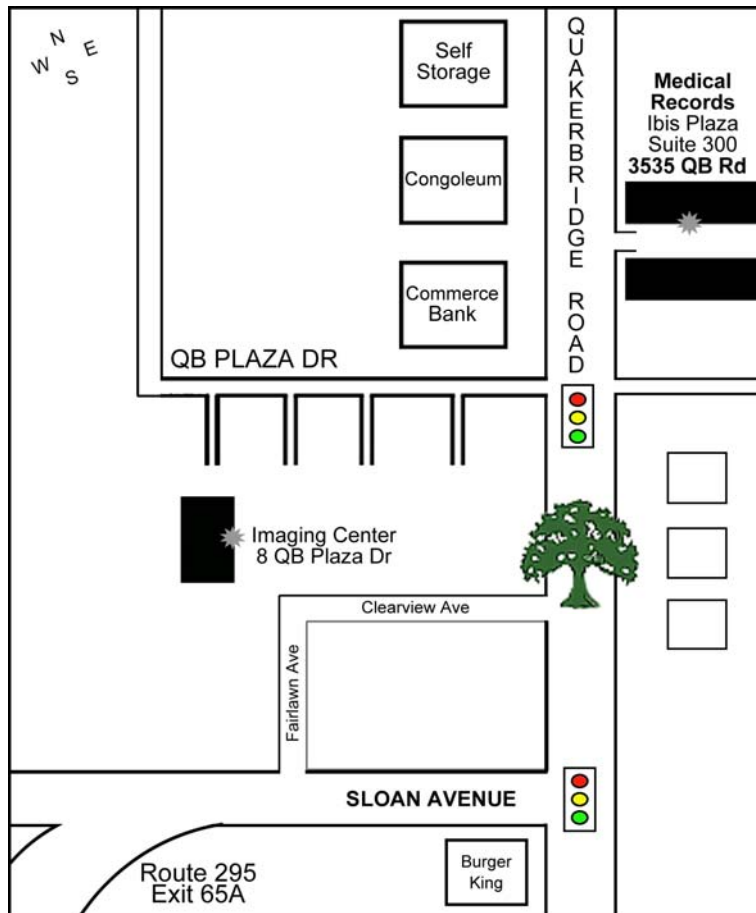

QUAKERBRIDGE
RADIOLOGY
We're Proud of Our Image

Mercerville Location
8 Quakerbridge Plaza
609-890-0033

Directions on Back